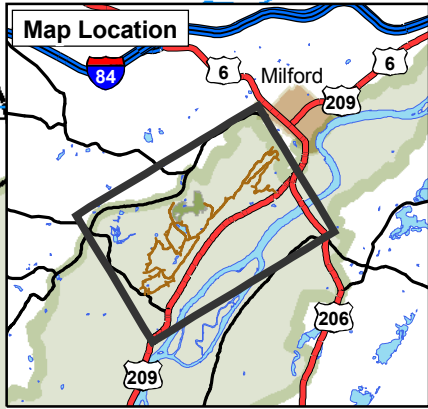

# Cliff Park Trail System

**Legend**

- Trail Mileage - 0.5
- Cliff Park Trail System**
- Cliff Trail - 2.7 miles
- Pond Loop Trail - 1.0 miles
- Buchanan Trail - 1.2 miles
- Hackers Trail - 1.5 miles
- Logger Path - 0.2 miles
- Milford Knob Trail - 1.4 miles
- Quarry Path - 0.5 miles
- Inn Path (Guests Only) - 0.25 miles
- Social Path (Closed)
- Park Boundary