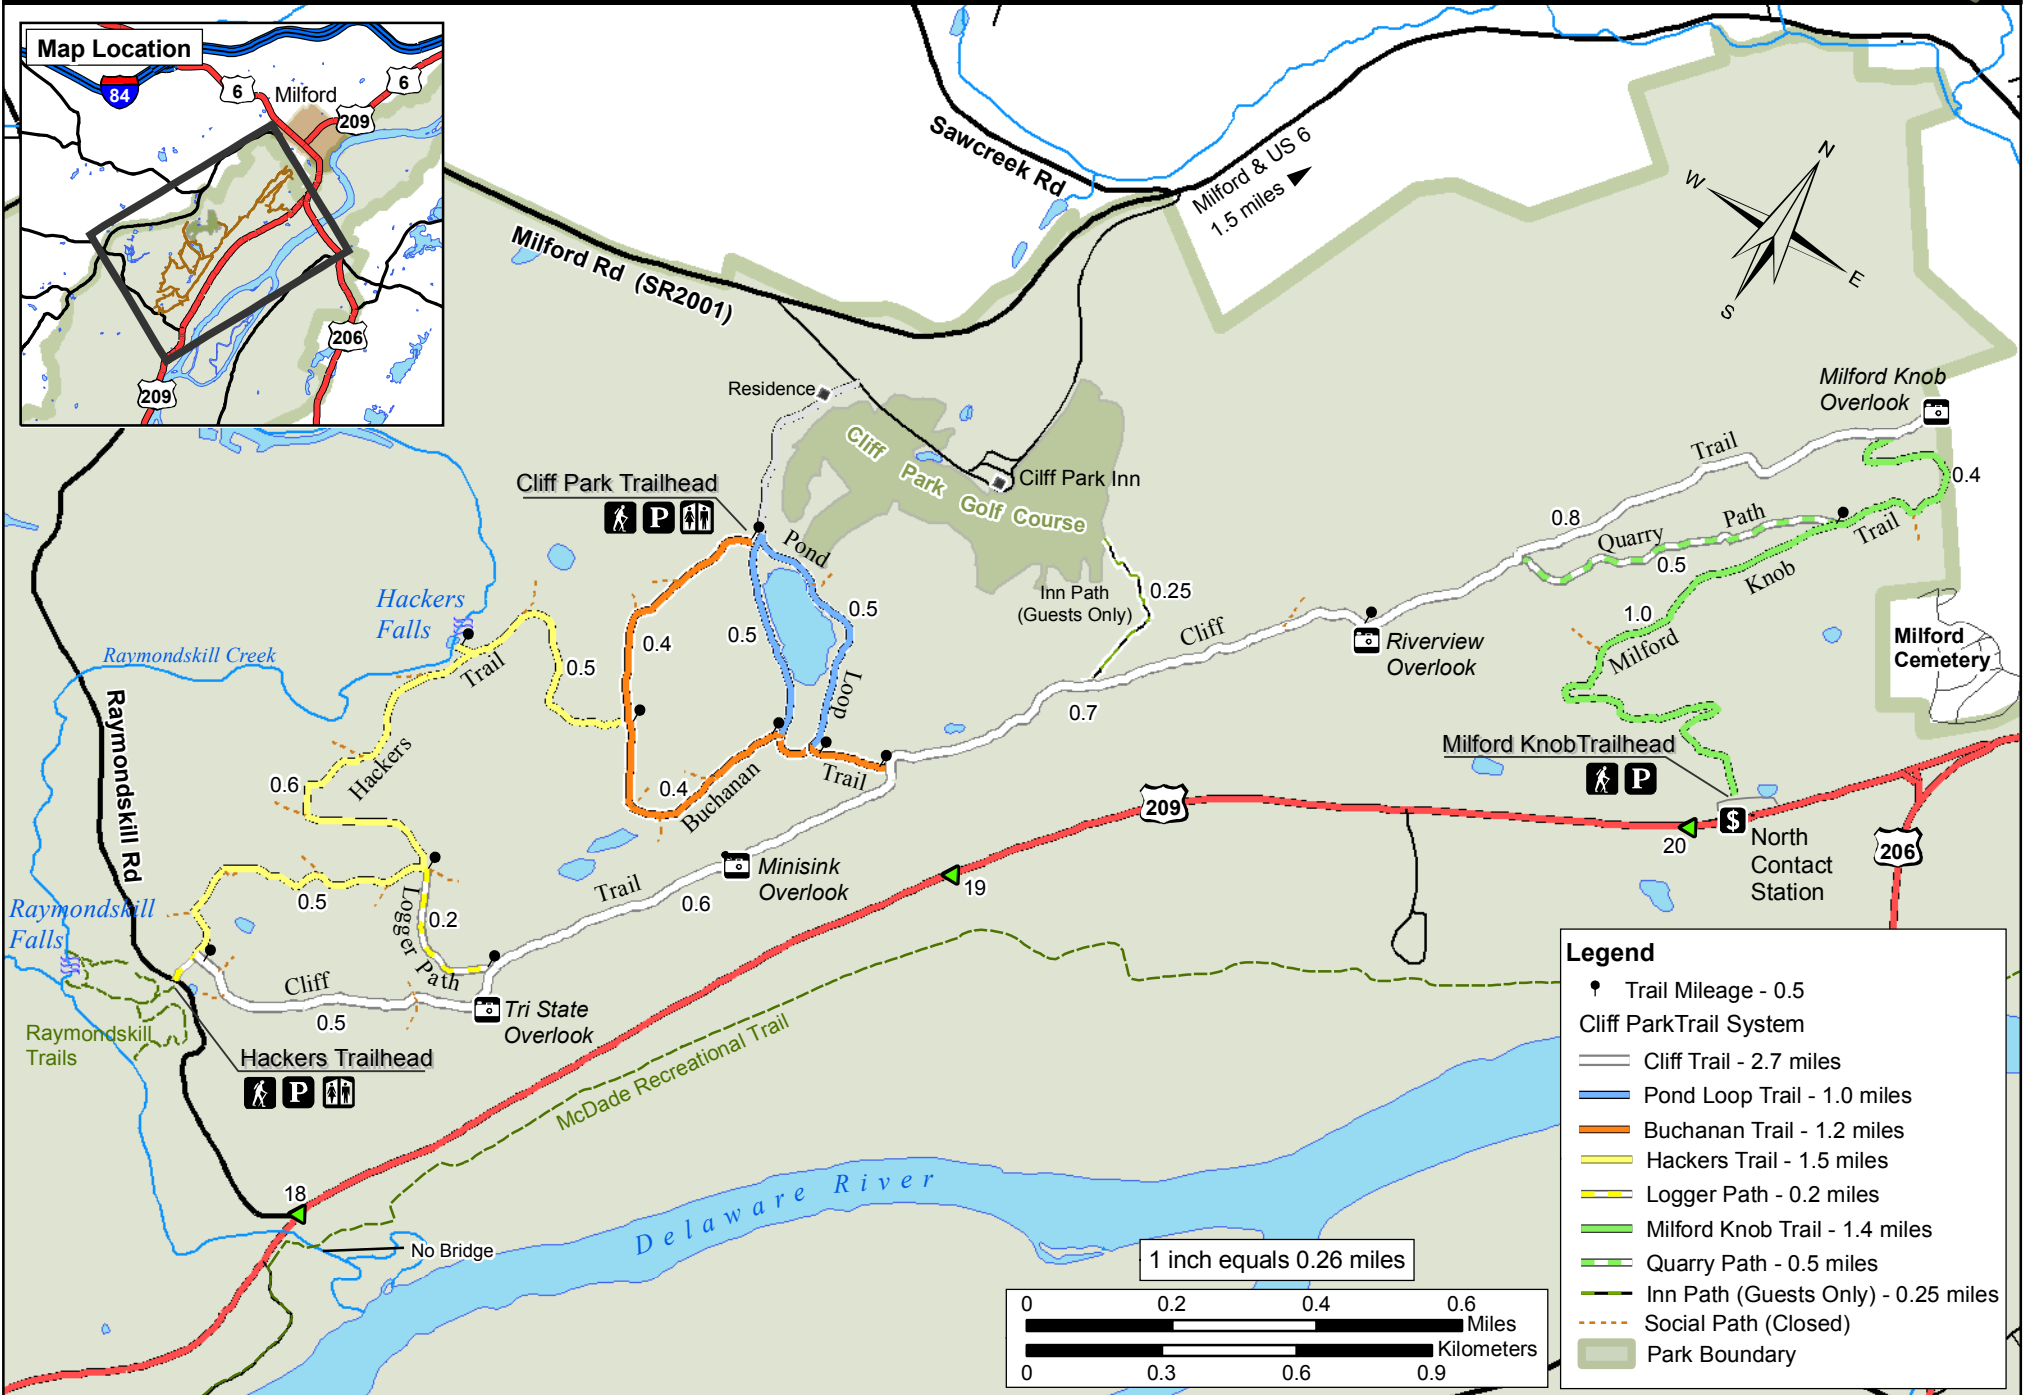

# Cliff Park Trail System

**Legend**

- Trail Mileage - 0.5
- Cliff Park Trail System**
- Cliff Trail - 2.7 miles
- Pond Loop Trail - 1.0 miles
- Buchanan Trail - 1.2 miles
- Hackers Trail - 1.5 miles
- Logger Path - 0.2 miles
- Milford Knob Trail - 1.4 miles
- Quarry Path - 0.5 miles
- Inn Path (Guests Only) - 0.25 miles
- Social Path (Closed)
- Park Boundary