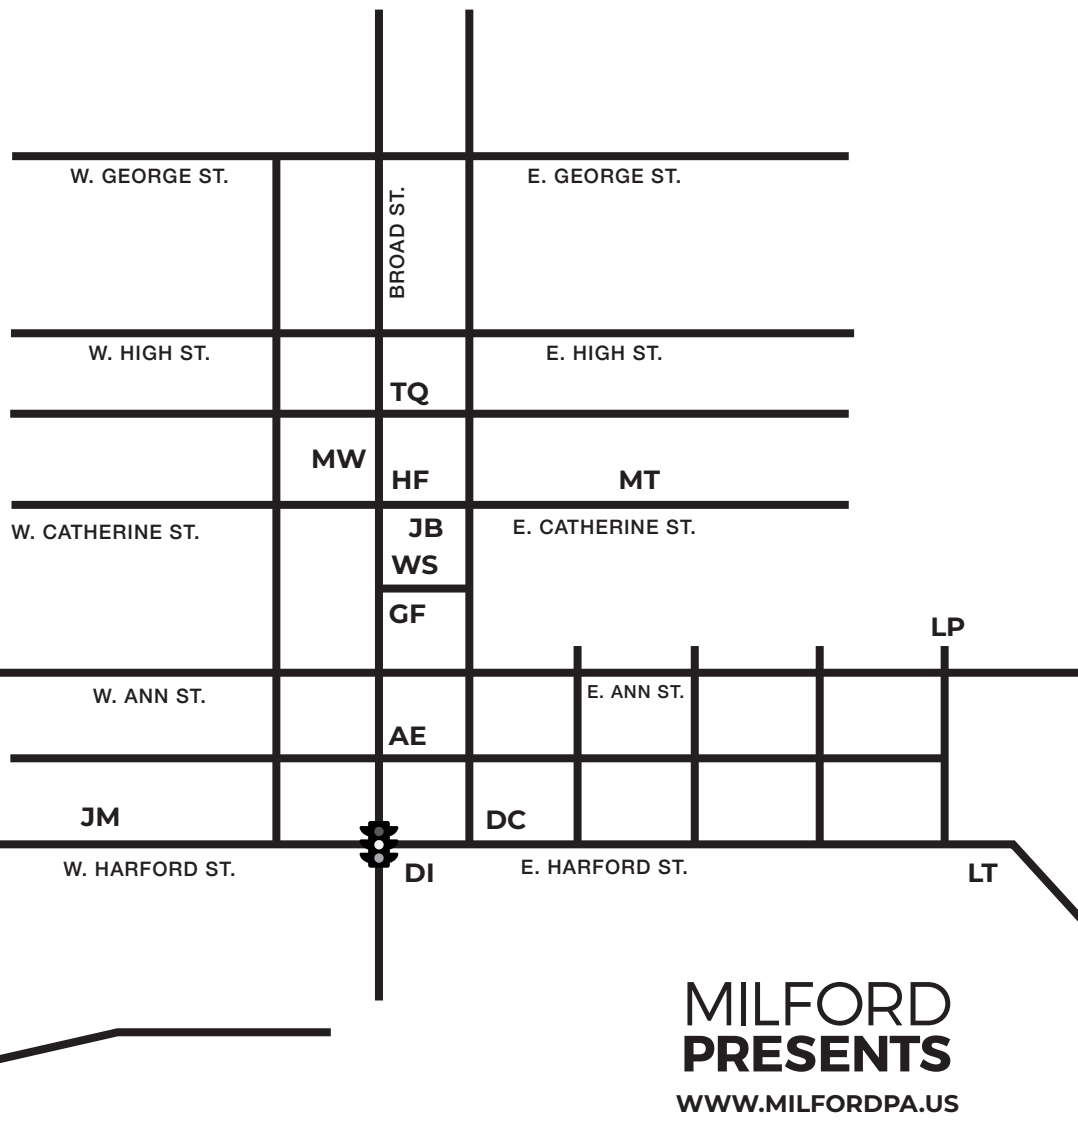

2023 SEPTEMBERFEST

September 16th

Free on the streets of Milford, PA
www.milfordpa.us

THANK YOU TO OUR SPONSORS:

POCONO MOUNTAINS^{SM}

GREATER PIKE
COMMUNITY FOUNDATION

For Good. Forever.

willow

MILFORD
HOSPITALITYGROUP

MILFORD
PRESENTS
WWW.MILFORDPA.US